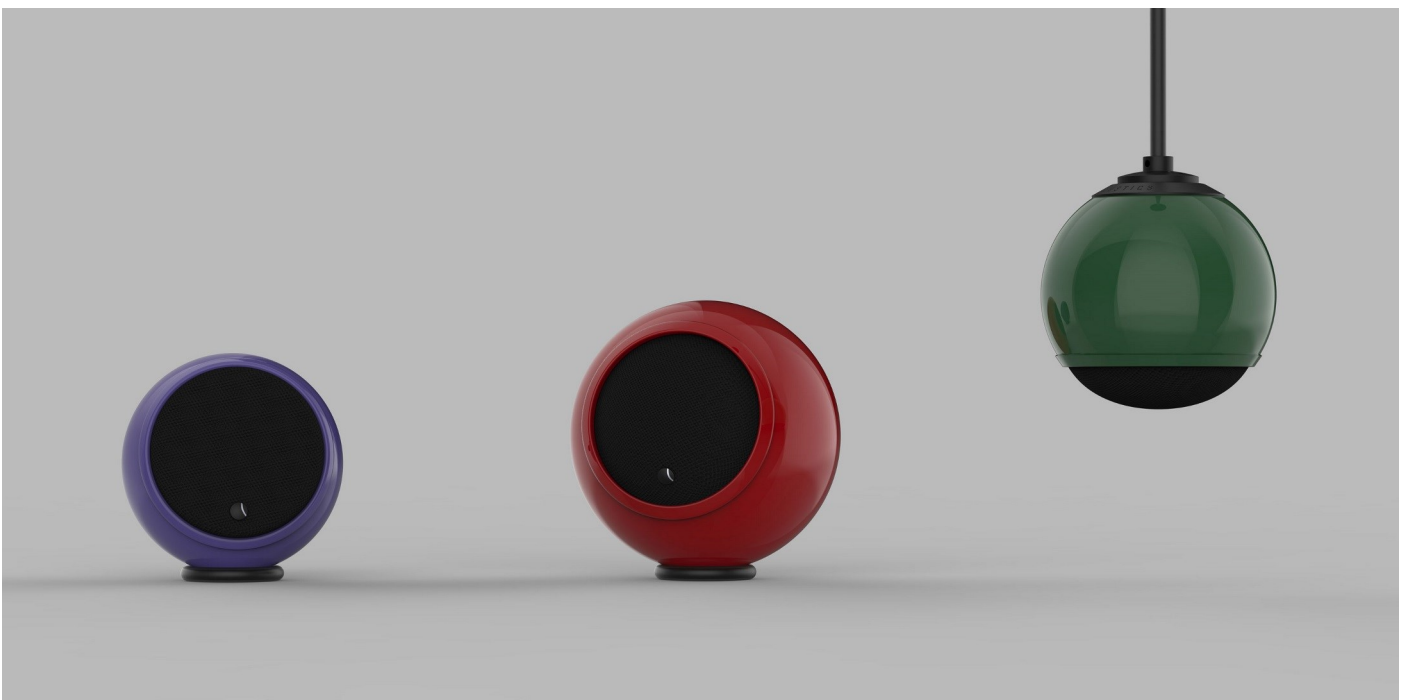

Gallo Acoustics

We don't make ordinary speakers. You won't find any conventional boxy designs in our line-up, not for any stylistic or superficial aesthetic reasons, but purely and simply because we believe there's a better way.

For over 20 years the Gallo name has been synonymous with spherical loudspeaker design. Our acclaimed products are designed around spheres, thus eliminating resonance and internal diffraction, the two main causes of loudspeaker distortion.

Quite simply, we produce the world's finest compact speaker systems, blending real hi-fi performance with contemporary industrial design, wrapped up in an installation and decor-friendly package – guaranteed to deliver exceptional, expansive sound to spaces large and small.