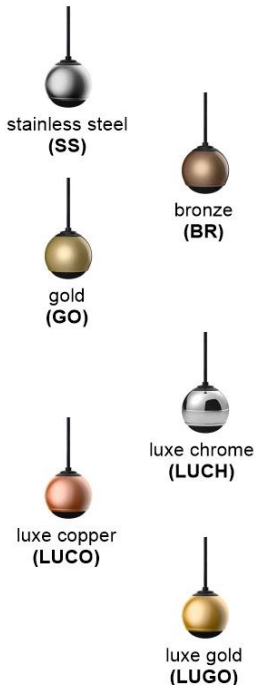

All pricing can be subjected to changes without prior notice. Pricing excluding disposal fee, Recupel, BeBat (if applicable).

Pricing VAT 21% Excl.

Droplet MICRO Series

Product Code	Description	List Price (Ex VAT)
GM1-X-DROP	Droplet Micro Single loudspeaker	
	<ul style="list-style-type: none"> 100W @ 8 Ohm, 3" full range driver 100Hz—18kHz, 89dB 	
	Standard color finish: W*, B, RR, SB, C, UG, GW, GB Metal color finish: SS, BR, GO Luxe color finish: LUCH, LUCO, LUGO, LUABR	€ 295,00 € 335,00 € 385,00
GMSE-X-DROP	Droplet Micro SE Single loudspeaker	
	<ul style="list-style-type: none"> 125W @ 4 Ohm, 3" wide-dispersion flat diaphragm 100Hz—22kHz, 85dB 	
	Standard color finish: W*, B, RR, SB, C, UG, GW, GB Metal color finish: SS, BR, GO Luxe color finish: LUCH, LUCO, LUGO, LUABR	€ 370,00 € 405,00 € 455,00

* W-version, white speaker cable and white grill (all other versions: Standard Black grille and black speaker cable)

Droplet A'Diva Series

GA1-X-DROP	Droplet A'Diva Single loudspeaker	
	<ul style="list-style-type: none"> 50/100W @ 8 Ohm, 3" full range driver 76Hz—20kHz, 88dB 	
	Standard color finish: W*, B, RR, SB, C, UG, GW, GB Metal color finish: SS, BR, GO Luxe color finish: LUCH, LUCO, LUGO, LUABR	€ 425,00 € 465,00 € 520,00
GASE-X-DROP	Droplet A'Diva SE Single loudspeaker	
	<ul style="list-style-type: none"> 60/125W @ 4 Ohm, 3" wide-dispersion flat diaphragm 80Hz—22kHz, 88dB 	
	Standard color finish: W*, B, RR, SB, C, UG, GW, GB Metal color finish: SS, BR, GO Luxe color finish: LUCH, LUCO, LUGO, LUABR	€ 500,00 € 535,00 € 580,00